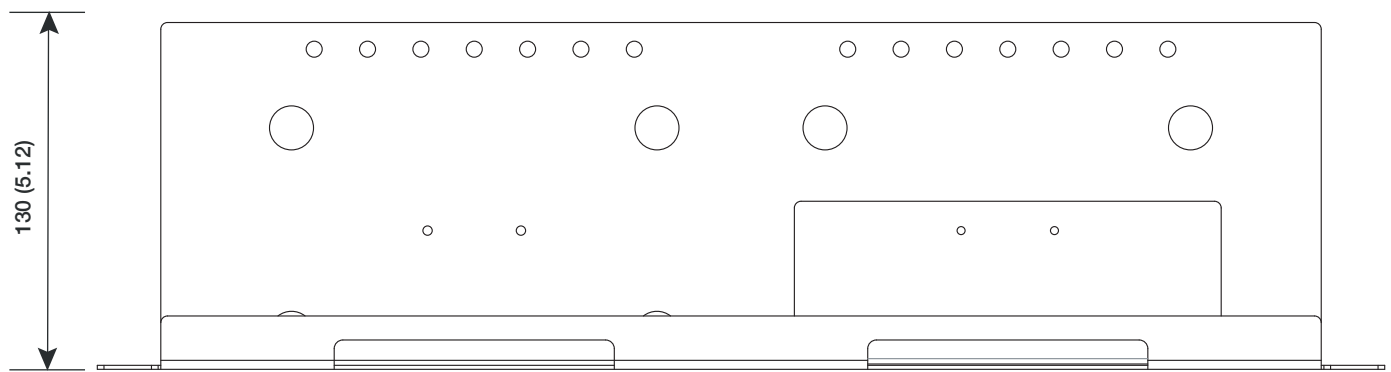

Rackmount

The Rackmount enables you to mount two CueCores, QuadCores, IoCores or TimeCores into a 19" wide rack.

The unit is fitted with a blind panel to cover one mounting position.

mm (inch)

SPECIFICATIONS

- 1 HU
- 130mm (5.1") deep