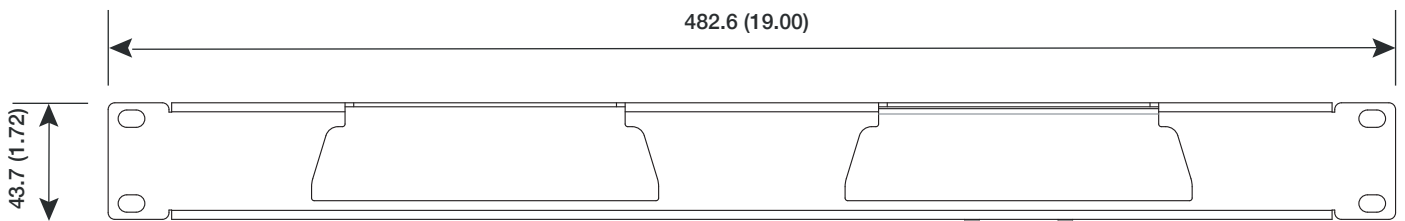

Rackmount

The Rackmount enables you to mount two CueCores, QuadCores, IoCores or TimeCores into a 19" wide rack.

The unit is fitted with a blind panel to cover one mounting position.

mm (inch)

SPECIFICATIONS

- 1 HU
- 130mm (5.1") deep